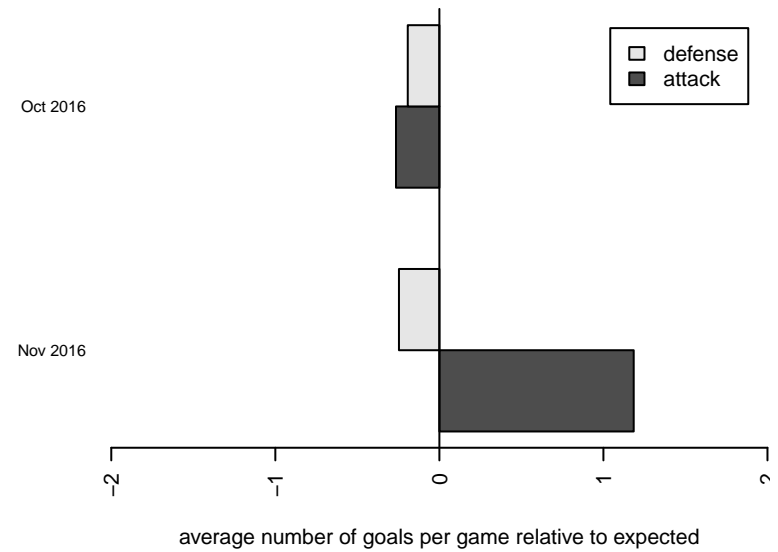

Liga Tlaxtli FC Guerreros B B02
 Dots are actual minus expected GF (blue circles) and GA (red triangles).
 Blue line is smoothed change in attack strength. Red is smoothed change in defense strength.

**attack and defense variance (black dot)
relative to other teams
and top 10 in region**

**attack and defense rating
relative to others at age
and all opponents in last 13 months**

Performance relative to 13 month average

Performance relative to 13 month average

date	home		away		venue	pred.home	pred.away
2016-11-13	Liga Tlaxtli FC Guerreros B B02	10	NPSA Foundation Blue B02	3	2016 PSPL Copa U15	7.44	1.28
2016-11-12	Seattle Celtic White B02	2	Liga Tlaxtli FC Guerreros B B02	3	2016 PSPL Copa U15	3.46	2.51
2016-11-06	Liga Tlaxtli FC Guerreros B B02	3	TC United White B02	3	2016 PSPL Copa U15	2.49	2.51
2016-10-30	MVP Rapids White B02	1	Liga Tlaxtli FC Guerreros B B02	3	2016 PSPL Copa U15	1.16	2.07
2016-10-29	Liga Tlaxtli FC Guerreros B B02	6	Kent City Black B02	0	2016 PSPL Copa U15	2.86	3.64
2016-10-22	Kent City Black B02	4	Liga Tlaxtli FC Guerreros B B02	1	2016 PSPL Copa U15	3.64	2.86
2016-10-09	ISC Gunners Select B02	7	Liga Tlaxtli FC Guerreros B B02	1	2016 PSPL Copa U15	3.21	2.93
2016-10-02	Liga Tlaxtli FC Guerreros B B02	0	Southlake Select Red B02	3	2016 PSPL Copa U15	1.60	2.38
2016-09-18	NPSA Titans Navy Mercer Island B02	1	Liga Tlaxtli FC Guerreros B B02	1	2016 PSPL Copa U15	1.24	1.71
2016-09-10	Liga Tlaxtli FC Guerreros B B02	1	Seattle Celtic White B02	2	2016 PSPL Copa U15	2.51	3.46