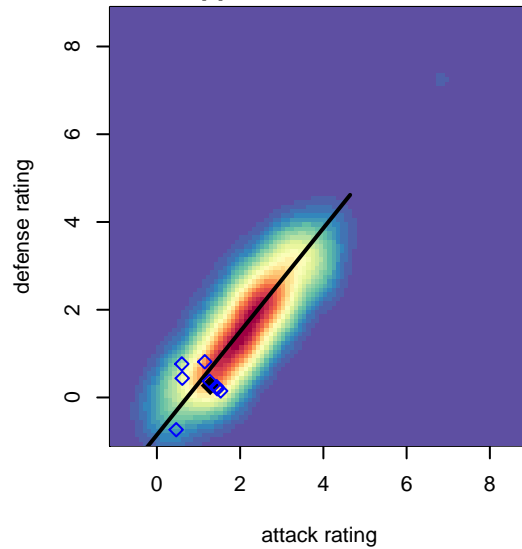

**attack and defense rating
relative to others at age
and all opponents in last 13 months**