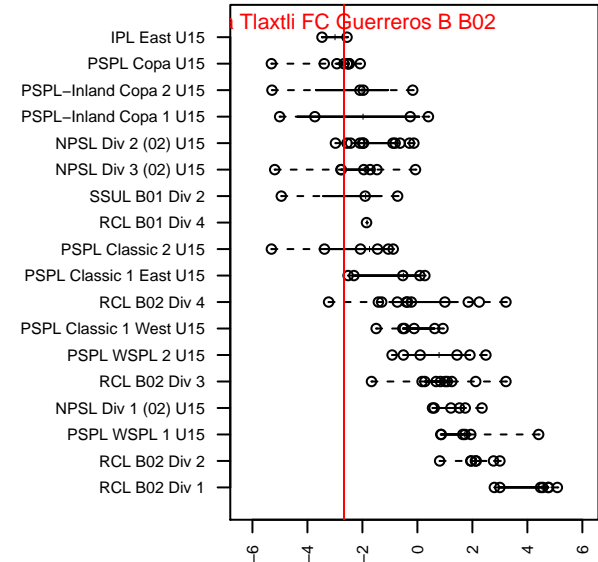

Liga Tlaxtli FC Guerreros B B02

Liga Tlaxtli
 , WA
 B02 total strength=1024
 attack=3.6 defense=1.31
 fall league = PSPL Copa U15

alt names used: LTFC Guerros LTFC GUERREROS BU14-Que
 Venues played: 2016 PSPL Copa U15

Liga Tlaxtli FC Guerreros B B02
 Dots are actual minus expected GF (blue circles) and GA (red triangles).
 Blue line is smoothed change in attack strength. Red is smoothed change in defense strength.

**attack and defense variance (black dot)
relative to other teams
and top 10 in region**

**attack and defense rating
relative to others at age
and all opponents in last 13 months**

Performance relative to 13 month average

Performance relative to 13 month average

date	home		away		venue	pred.home	pred.away
2016-11-13	Liga Tlaxtli FC Guerreros B B02	10	NPSA Foundation Blue B02	3	2016 PSPL Copa U15	7.44	1.28
2016-11-12	Seattle Celtic White B02	2	Liga Tlaxtli FC Guerreros B B02	3	2016 PSPL Copa U15	3.46	2.51
2016-11-06	Liga Tlaxtli FC Guerreros B B02	3	TC United White B02	3	2016 PSPL Copa U15	2.49	2.51
2016-10-30	MVP Rapids White B02	1	Liga Tlaxtli FC Guerreros B B02	3	2016 PSPL Copa U15	1.16	2.07
2016-10-29	Liga Tlaxtli FC Guerreros B B02	6	Kent City Black B02	0	2016 PSPL Copa U15	2.86	3.64
2016-10-22	Kent City Black B02	4	Liga Tlaxtli FC Guerreros B B02	1	2016 PSPL Copa U15	3.64	2.86
2016-10-09	ISC Gunners Select B02	7	Liga Tlaxtli FC Guerreros B B02	1	2016 PSPL Copa U15	3.21	2.93
2016-10-02	Liga Tlaxtli FC Guerreros B B02	0	Southlake Select Red B02	3	2016 PSPL Copa U15	1.60	2.38
2016-09-18	NPSA Titans Navy Mercer Island B02	1	Liga Tlaxtli FC Guerreros B B02	1	2016 PSPL Copa U15	1.24	1.71
2016-09-10	Liga Tlaxtli FC Guerreros B B02	1	Seattle Celtic White B02	2	2016 PSPL Copa U15	2.51	3.46