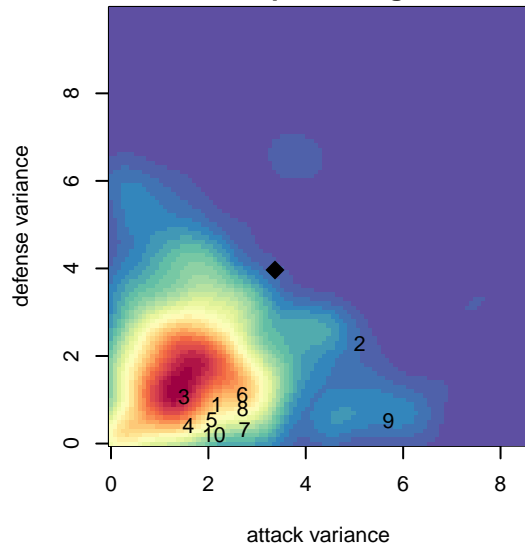

Liga Tlaxtli FC Guerreros B B02

Liga Tlaxtli
 , WA
 B02 total strength=1024
 attack=3.6 defense=1.31
 fall league = PSPL Copa U15

alt names used: LTFC Guerros LTFC GUERREROS BU14-Que
 Venues played: 2016 PSPL Copa U15

Liga Tlaxtli FC Guerreros B B02
 Dots are actual minus expected GF (blue circles) and GA (red triangles).
 Blue line is smoothed change in attack strength. Red is smoothed change in defense strength.

**attack and defense variance (black dot)
relative to other teams
and top 10 in region**